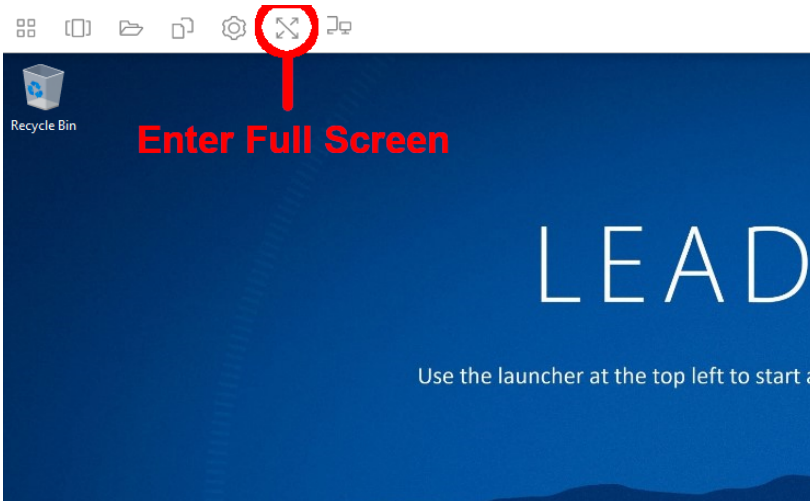

Copy From / Paste To (Text Only)

Users can copy and paste text between the local desktop and Appstream desktop

Copy From

This features allows you to copy text from the Appstream desktop and paste on your local desktop.

1. Start by selecting the text on the Appstream desktop you want to copy.
2. Perform the copy action (Ctrl+C or right click and select copy)
3. Go to your local desktop or local app and perform the paste action (Ctrl+V or right click and select paste)