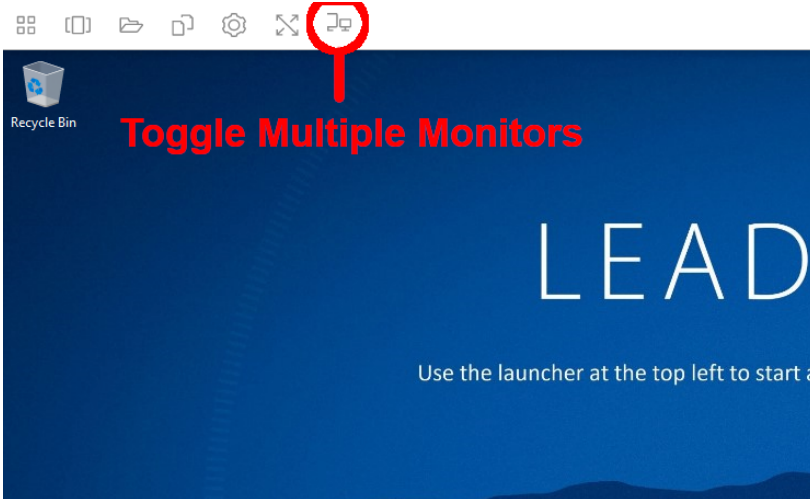

Appstream: Accessibility Features

Appstream offers several accessibility features to help with usability and viewing.

Multiple Monitors

Users with multiple monitors have the option to use Appstream on multiple monitors.